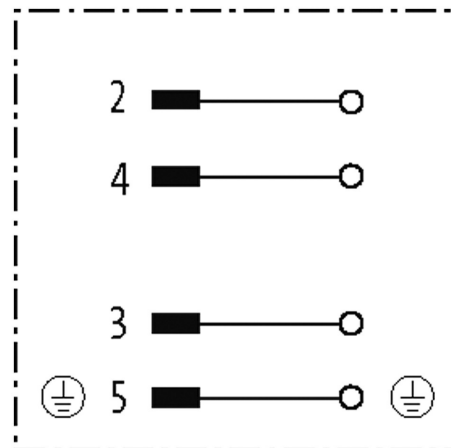

MOSA M12 MALE 0° FIELD-WIREABLE (IDC)

4-pol. 0.5...1.0mm²

Male straight

M12, 4-pole

IDC terminals

Connection cross section: 0.5...1.0 mm²

Art-No. 7005 - M12 Lite - (plastic hexagonal screw) on request

Plastic housings with good resistance against chemicals and oils.

The resistance to aggressive media should be individually tested for your application. Further details on request.

Illustration

Product may differ from Image